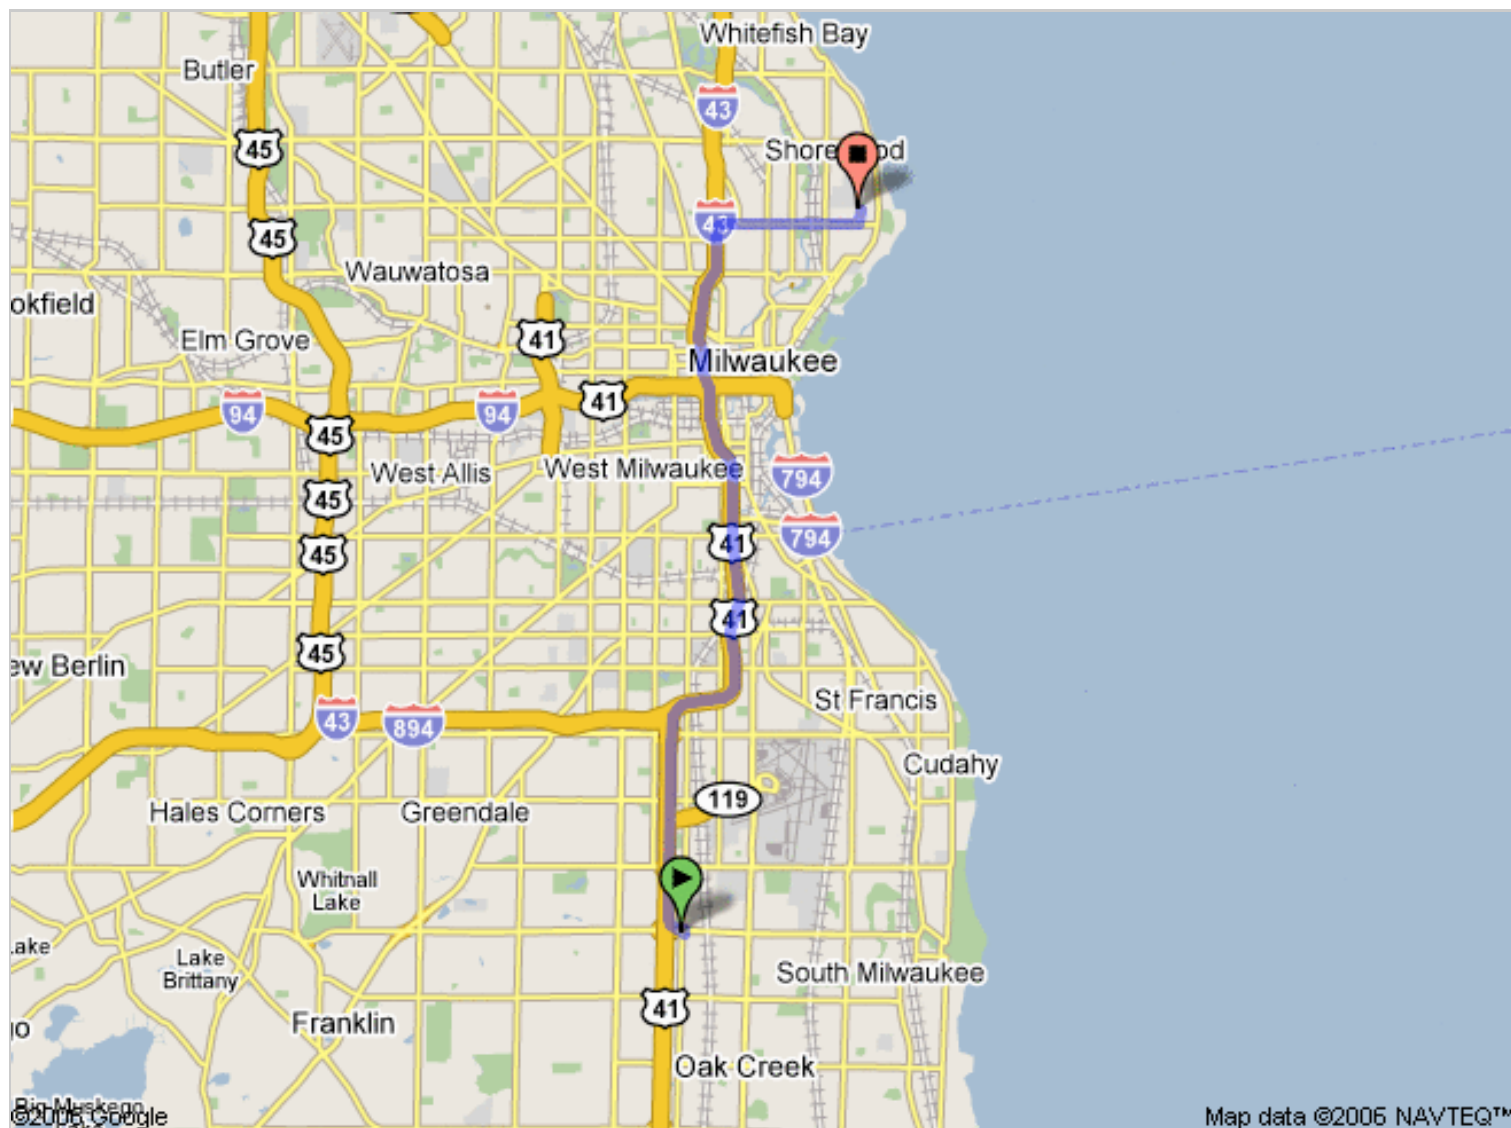

Start address: **7141 S 13th St  
Oak Creek, WI 53154**  
End address: **3069 N Downer Ave  
Milwaukee, WI 53211**  
Distance: **14.1 mi (about 19 mins)**

1. Head **north** from **S 13th St** - go **0.1 mi**
2. Turn **left** at **W Rawson Ave** - go **0.1 mi**
3. Bear **right** into the **I-94 W** entry ramp - go **11 mi**

...

4. Take exit **74** to **Locust St** - go **0.2 mi**
5. Bear **left** at **N 7th St** - go **0.1 mi**
6. Turn **right** at **W Locust St** - go **0.4 mi**
7. Continue on **E Locust St** - go **1.7 mi**
8. Turn **left** at **N Downer Ave** - go **0.2 mi**

These directions are for planning purposes only. You may find that construction projects, traffic, or other events may cause road conditions to differ from the map results.

Map data ©2006 NAVTEQ™, Tele Atlas